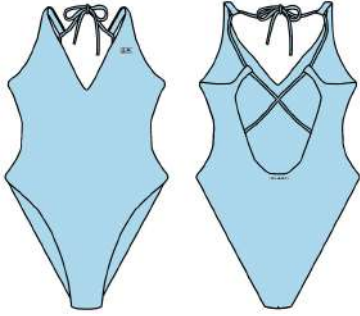

2340223000-LGY
Naples Rev One Pc - Open Seas

Ty	Date	Total	XS	S	M	L	XL	D
_	AtOnce	98				64	34	

2340223000-TAQ
Naples Rev One Pc - Open Seas

Ty	Date	Total	XS	S	M	L	XL	D
_	AtOnce	87			46	36	5	

Cat: 2340 Swim One-Piece

2340251000-GRA

Naples One Pc - Tropic Splash

Ty	Date	Total	XS	S	M	L	XL	D
-	02/09/25	141	13	30	35	39	24	

2340251001-BLK

Naples One Pc - Solid

Ty	Date	Total	XS	S	M	L	XL	D
-	02/09/25	116	10	25	29	33	19	

Cat: 2340 Swim One-Piece

2340251001-TAB
Naples One Pc - Solid

Ty	Date	Total	XS	S	M	L	XL	D
-	02/09/25	116	10	25	29	33	19	

2340252000-PET
Naples One Pc - Lion Fish

Ty	Date	Total	XS	S	M	L	XL	D
-	AtOnce	224	16	31	68	66	43	
-	02/09/25	235	16	31	79	66	43	
-	04/15/25	292	27	43	92	77	53	