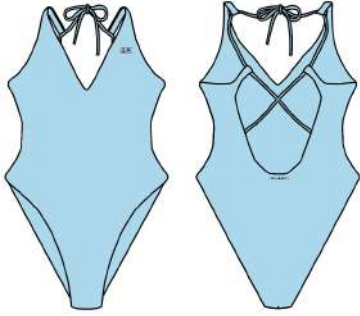

2340223000-LGY  
Naples Rev One Pc - Open Seas

Ty	Date	Total	XS	S	M	L	XL	D
_	AtOnce	98				64	34	

2340223000-TAQ  
Naples Rev One Pc - Open Seas

Ty	Date	Total	XS	S	M	L	XL	D
_	AtOnce	87			46	36	5	

Cat: 2340 Swim One-Piece

2340251000-GRA

Naples One Pc - Tropic Splash

Ty	Date	Total	XS	S	M	L	XL	D
-	02/09/25	160	16	35	40	43	26	

2340251001-BLK

Naples One Pc - Solid

Ty	Date	Total	XS	S	M	L	XL	D
-	02/09/25	133	13	30	33	36	21	

Cat: 2340 Swim One-Piece

2340251001-TAB  
Naples One Pc - Solid

Ty	Date	Total	XS	S	M	L	XL	D
-	02/09/25	133	13	30	33	36	21	

2340252000-PET  
Naples One Pc - Lion Fish

Ty	Date	Total	XS	S	M	L	XL	D
-	01/08/25	209	15	30	69	58	37	
-	02/09/25	214	15	30	74	58	37	
-	04/15/25	271	26	42	87	69	47	