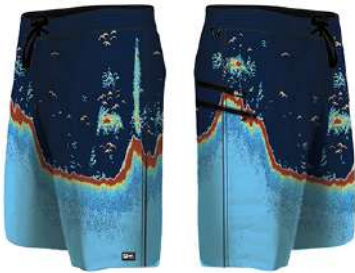

Cat: 3001 Boardshorts

---

3001231000-BLK  
Strike Youth - Sonar

Ty	Date	Total	23	25	27	29
-	AtOnce	98	13	33	36	16

---

3001231000-NVY  
Strike Youth - Sonar

Ty	Date	Total	23	25	27	29
-	AtOnce	61		27	34	

---