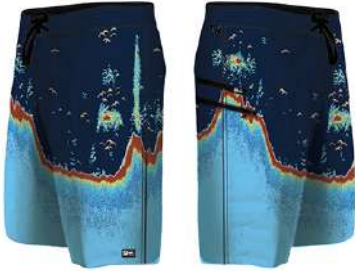

Cat: 3001 Boardshorts

3001231000-NVY
Strike Youth - Sonar

Ty	Date	Total	23	25	27	29
_	AtOnce	268	42	86	84	56

3001231001-NVY
High Spot - Gyotaku