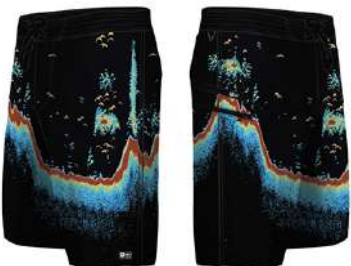

Cat: 3001 Boardshorts

3001223004-BLU
Strike - Open Seas Camo

Ty	Date	Total	23	25	27	29
_	AtOnce	516	109	132	170	105

3001223005-ARM
Deep Drop - Open Seas Camo

Ty	Date	Total	23	25	27	29
_	AtOnce	349	57	127	121	44

3001223005-BLU
Deep Drop - Open Seas Camo

Ty	Date	Total	23	25	27	29
_	AtOnce	176	49	75	38	14

3001231000-BLK
Strike Youth - Sonar

Ty	Date	Total	23	25	27	29
_	09/01/24	194	38	59	59	38